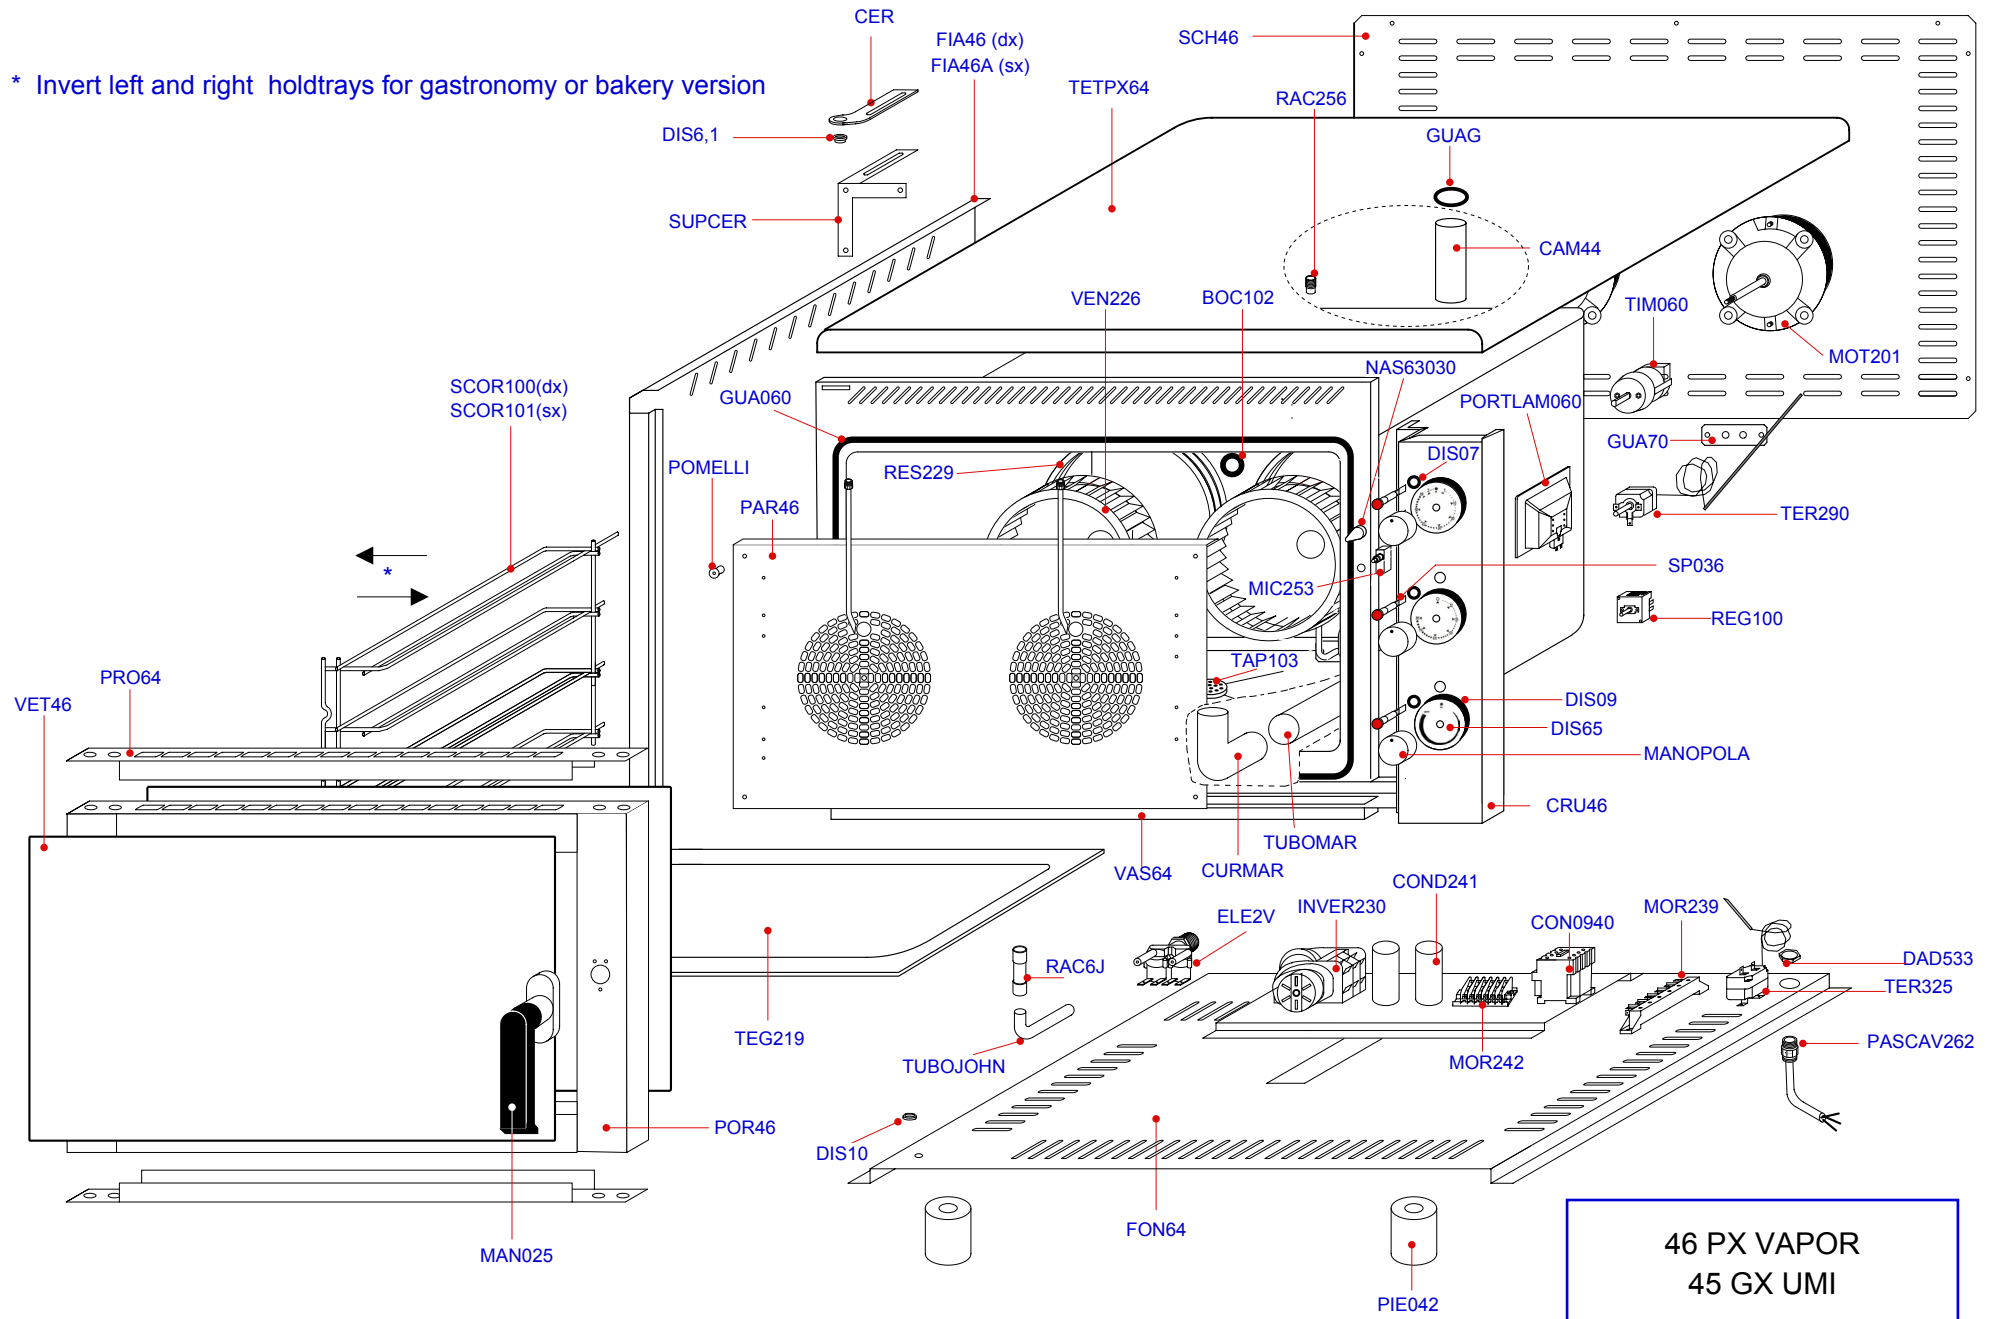

# SPARE PARTS PRICE LIST 2006

**46 PX VAPOR**  
**45 GX VAPOR**

The "Seal of Control" applied on Garbin Ovens  
is the proof of the test effected and guarantees the quality of our products

\* Invert left and right holdtrays for gastronomy or bakery version